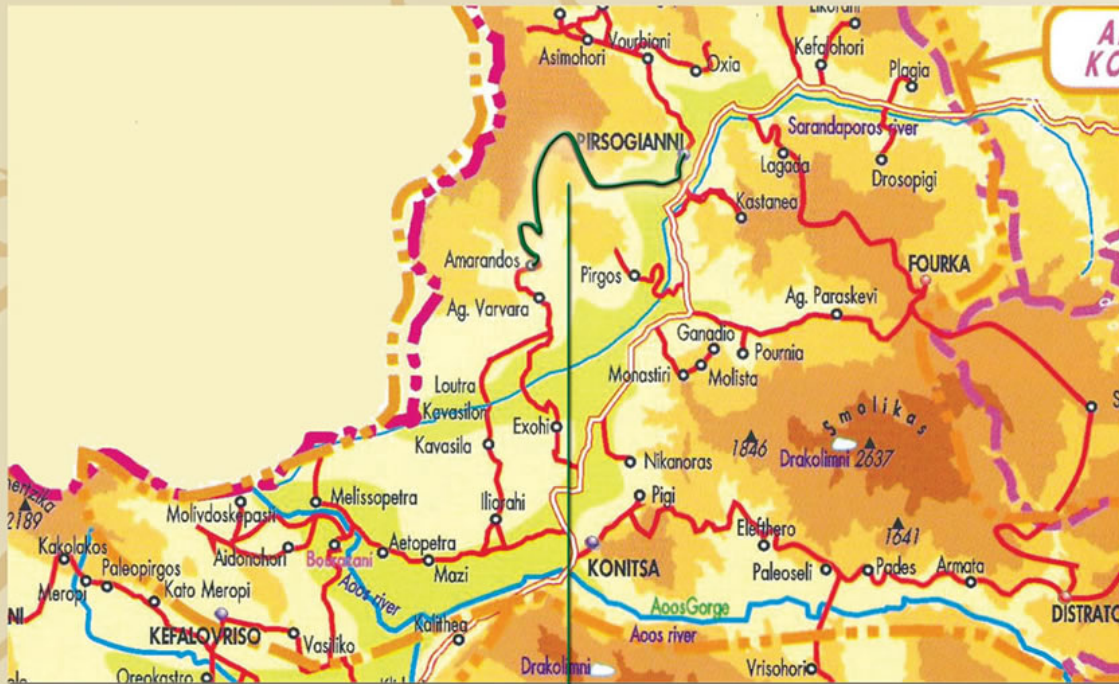

Bourazani
Environmental &
Educational Park

TRAIL MAPS

8th Trail:
Loutra Amarantos - Pirsogianni

Trail 08